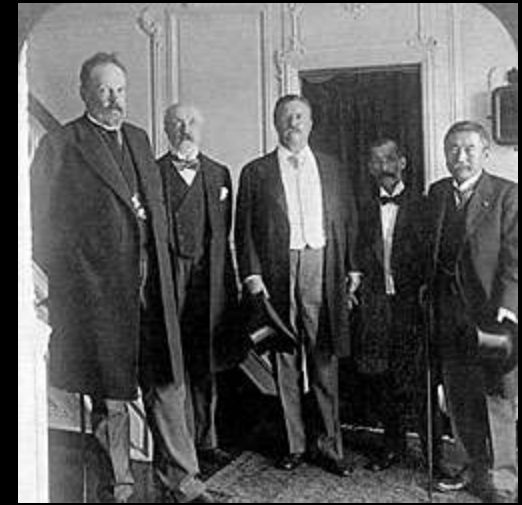

Soviet Montage

Russia

- Ruled by the Czar
- 1905 Russo-Japanese War
- 1905 Revolt
- 1914 World War I
- 1917 February Czar deposed, Kerensky heads provisional government
- 1917 October Bolsheviks seize government, establish Soviet Union (1917-1991)
- Lenin, Trotsky, Stalin

Dziga Vertov

1896-1954

- Worked on Soviet agitprop train
- 1922-5 Kino-Pravda, Kino Eye
- 1929 The Man With A Movie Camera

Montage – Film Editing

- Lev Kuleshov – Creative Film Experiments
- Eisenstein's Montage of Attractions

Sergei Eisenstein

1898-1948

- 1924 STRIKE
- 1925 BATTLESHIP POTEMKIN
- 1927 OCTOBER/TEN DAYS THAT SHOOK THE WORLD
- 1938 ALEXANDER NEVSKY
- 1945 IVAN THE TERRIBLE

Battleship Potemkin

Alexander Nevsky

АЛЕКСАНДР
НЕВСКИЙ

Soviet Montage

- V.I. Pudovkin (1893-1953) MOTHER (1926), THE END OF ST PETERSBURG, STORM OVER ASIA (1927)
- Olexandr Dovzhenko (1894-1956) EARTH (1930)