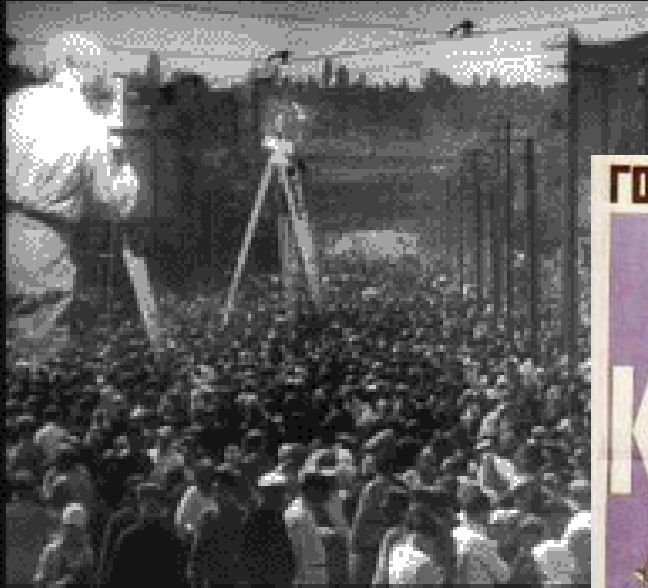

Soviet Montage

Russia

- Ruled by the Czar
- 1905 Russo-Japanese War
- 1905 Revolt
- 1914 World War I
- 1917 February Czar deposed, Kerensky heads provisional government
- 1917 October Bolsheviks seize government, establish Soviet Union (1917-1991)
- Lenin, Trotsky, Stalin

Dziga Vertov

1896-1954

- Worked on Soviet agitprop train
- 1922-5 Kino-Pravda, Kino Eye
- 1929 The Man With A Movie Camera

Montage – Film Editing

- Lev Kuleshov – Creative Film Experiments
- Eisenstein's Montage of Attractions

Sergei Eisenstein

1898-1948

- 1924 STRIKE
- 1925 BATTLESHIP POTEMKIN
- 1927 OCTOBER/TEN DAYS THAT SHOOK THE WORLD
- 1938 ALEXANDER NEVSKY
- 1945 IVAN THE TERRIBLE

Battleship Potemkin

Alexander Nevsky

АЛЕКСАНДР
НЕВСКИЙ