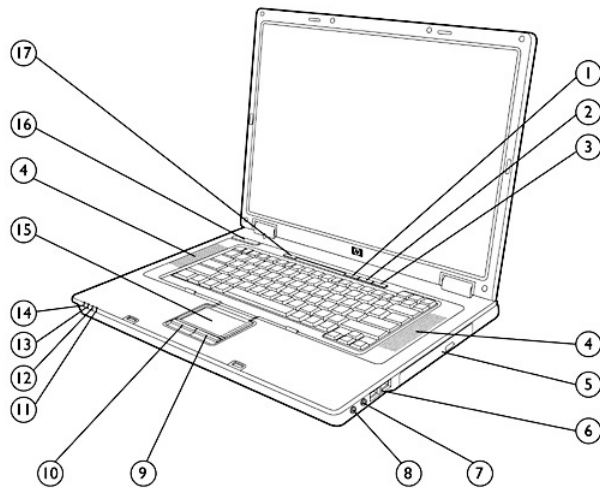

Overview

HP Compaq nx7400 Notebook PC

HP recommends
Windows Vista™ Business

- | | |
|--------------------------------|-------------------------------------|
| 1. Volume Mute Button with LED | 10. Left Touchpad Button |
| 2. Volume Down Button | 11. Hard Drive Activity LED |
| 3. Volume Up Button | 12. Battery Charging LED |
| 4. Stereospeakers | 13. Power/Standby LED |
| 5. Integrated Optical Drive | 14. Wireless On/Off LED |
| 6. 2 USB 2.0 Ports | 15. Touchpad with scroll zone |
| 7. Microphone Jack | 16. Power Button with LED |
| 8. Headphone Jack | 17. Wireless On/Off Button with LED |
| 9. Right Touchpad Button | |

- | | |
|-------------------------|------------------------------|
| 1. Kensington Lock Slot | 6. PC Card Slot |
| 2. RJ-45 Port (NIC) | 7. PC Card Eject Button |
| 3. RJ-11 Port (Modem) | 8. VGA/External Monitor Port |
| 4. IEEE 1394a Port | 9. Power Connector |
| 5. USB 2.0 Port | |

At A Glance

- Genuine Windows Vista Business 32, Genuine Windows Vista Home Basic 32, Genuine Windows XP Professional, Genuine Windows XP Home Edition, FreeDOS
- Sleek light-weight design starting at 5.6 lb (2.54 kg) and 1.2 inch (30 mm) thin at front
- 15.4-inch wide screen display with BrightView option
- Intel® Core™ 2 Duo processors, Intel Core Duo processors, Intel Core Solo processors, or Intel Celeron® M processors *
- Up to 4GB* of 667-MHz DDR2 SDRAM, dual channel memory support
- Intel Graphics Media Accelerator 950
- Up to 120-GB 5400 rpm, user-removable hard drive
- Optional LightScribe DVD+/-RW Drive with Double Layer
- Optional 802.11 a/b/g or 802.11 b/g wireless LAN modules and optional Bluetooth®
- IEEE 1394a Port
- Protected by a one-year standard parts and labor warranty – certain restrictions and exclusions apply.