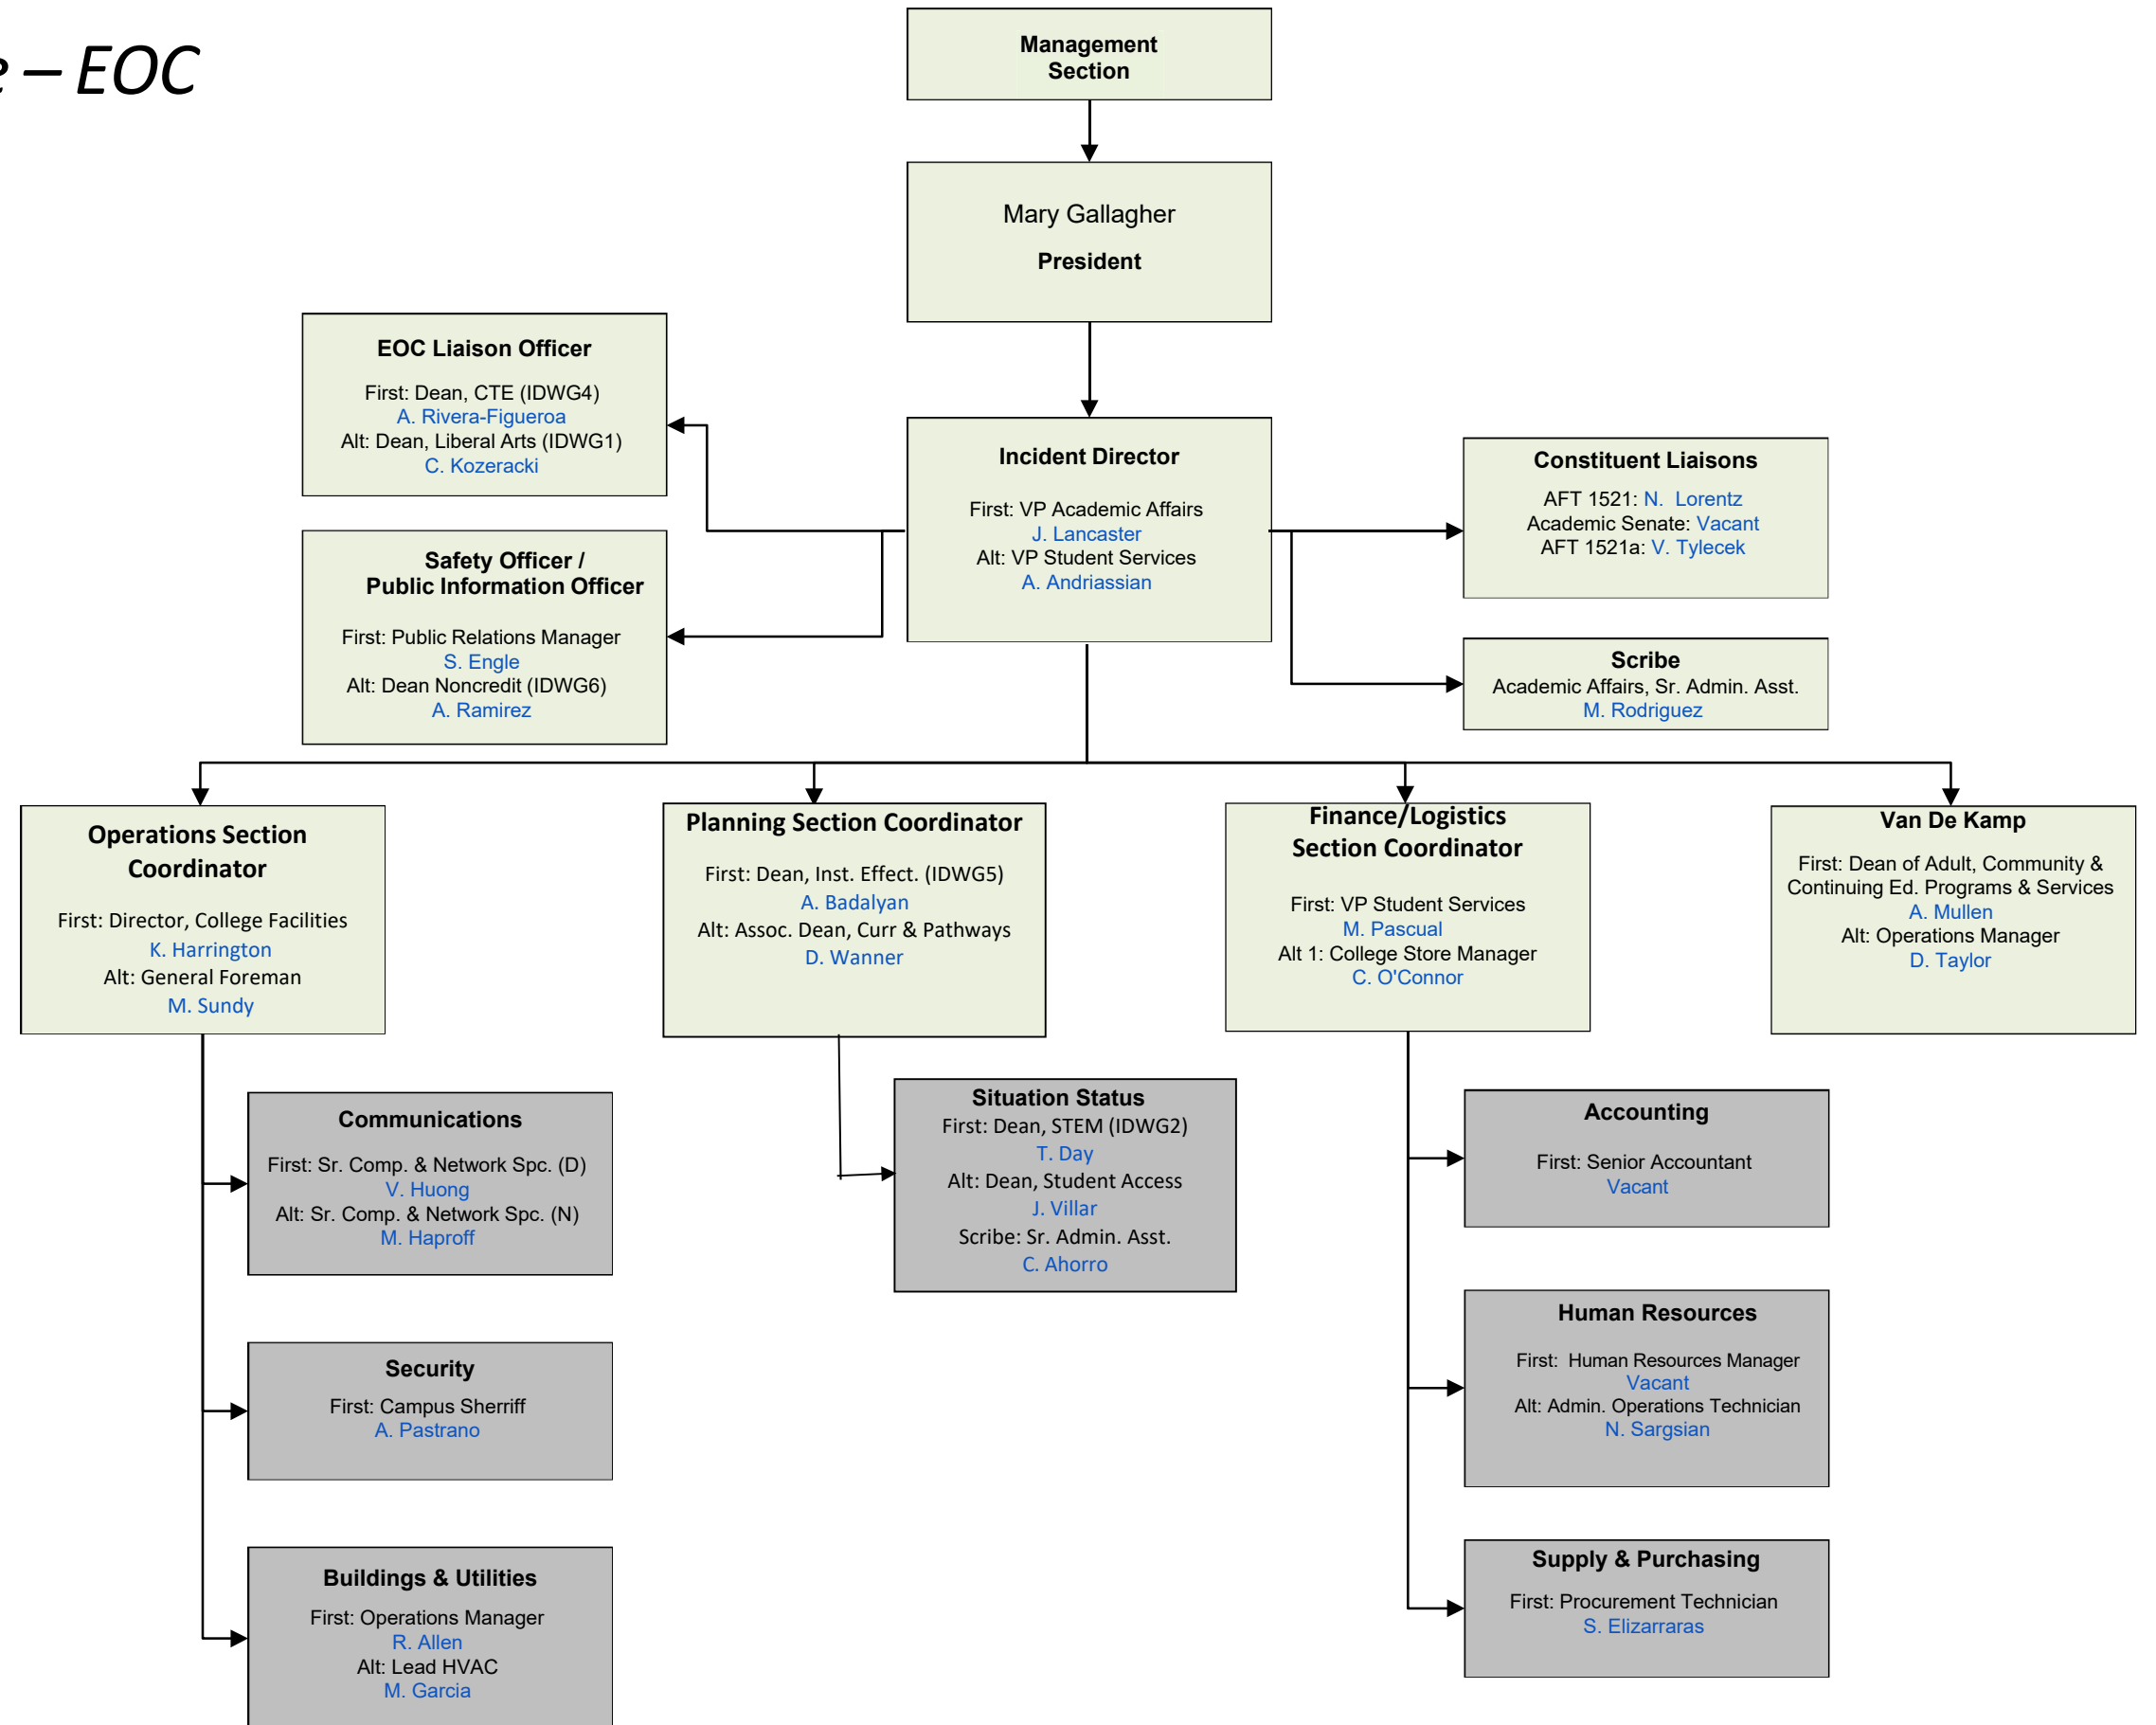

# Los Angeles City College – EOC

Incident Command Center  
COVID-19

Organizational Chart

1/20/2022

Legend:

Active

Inactive