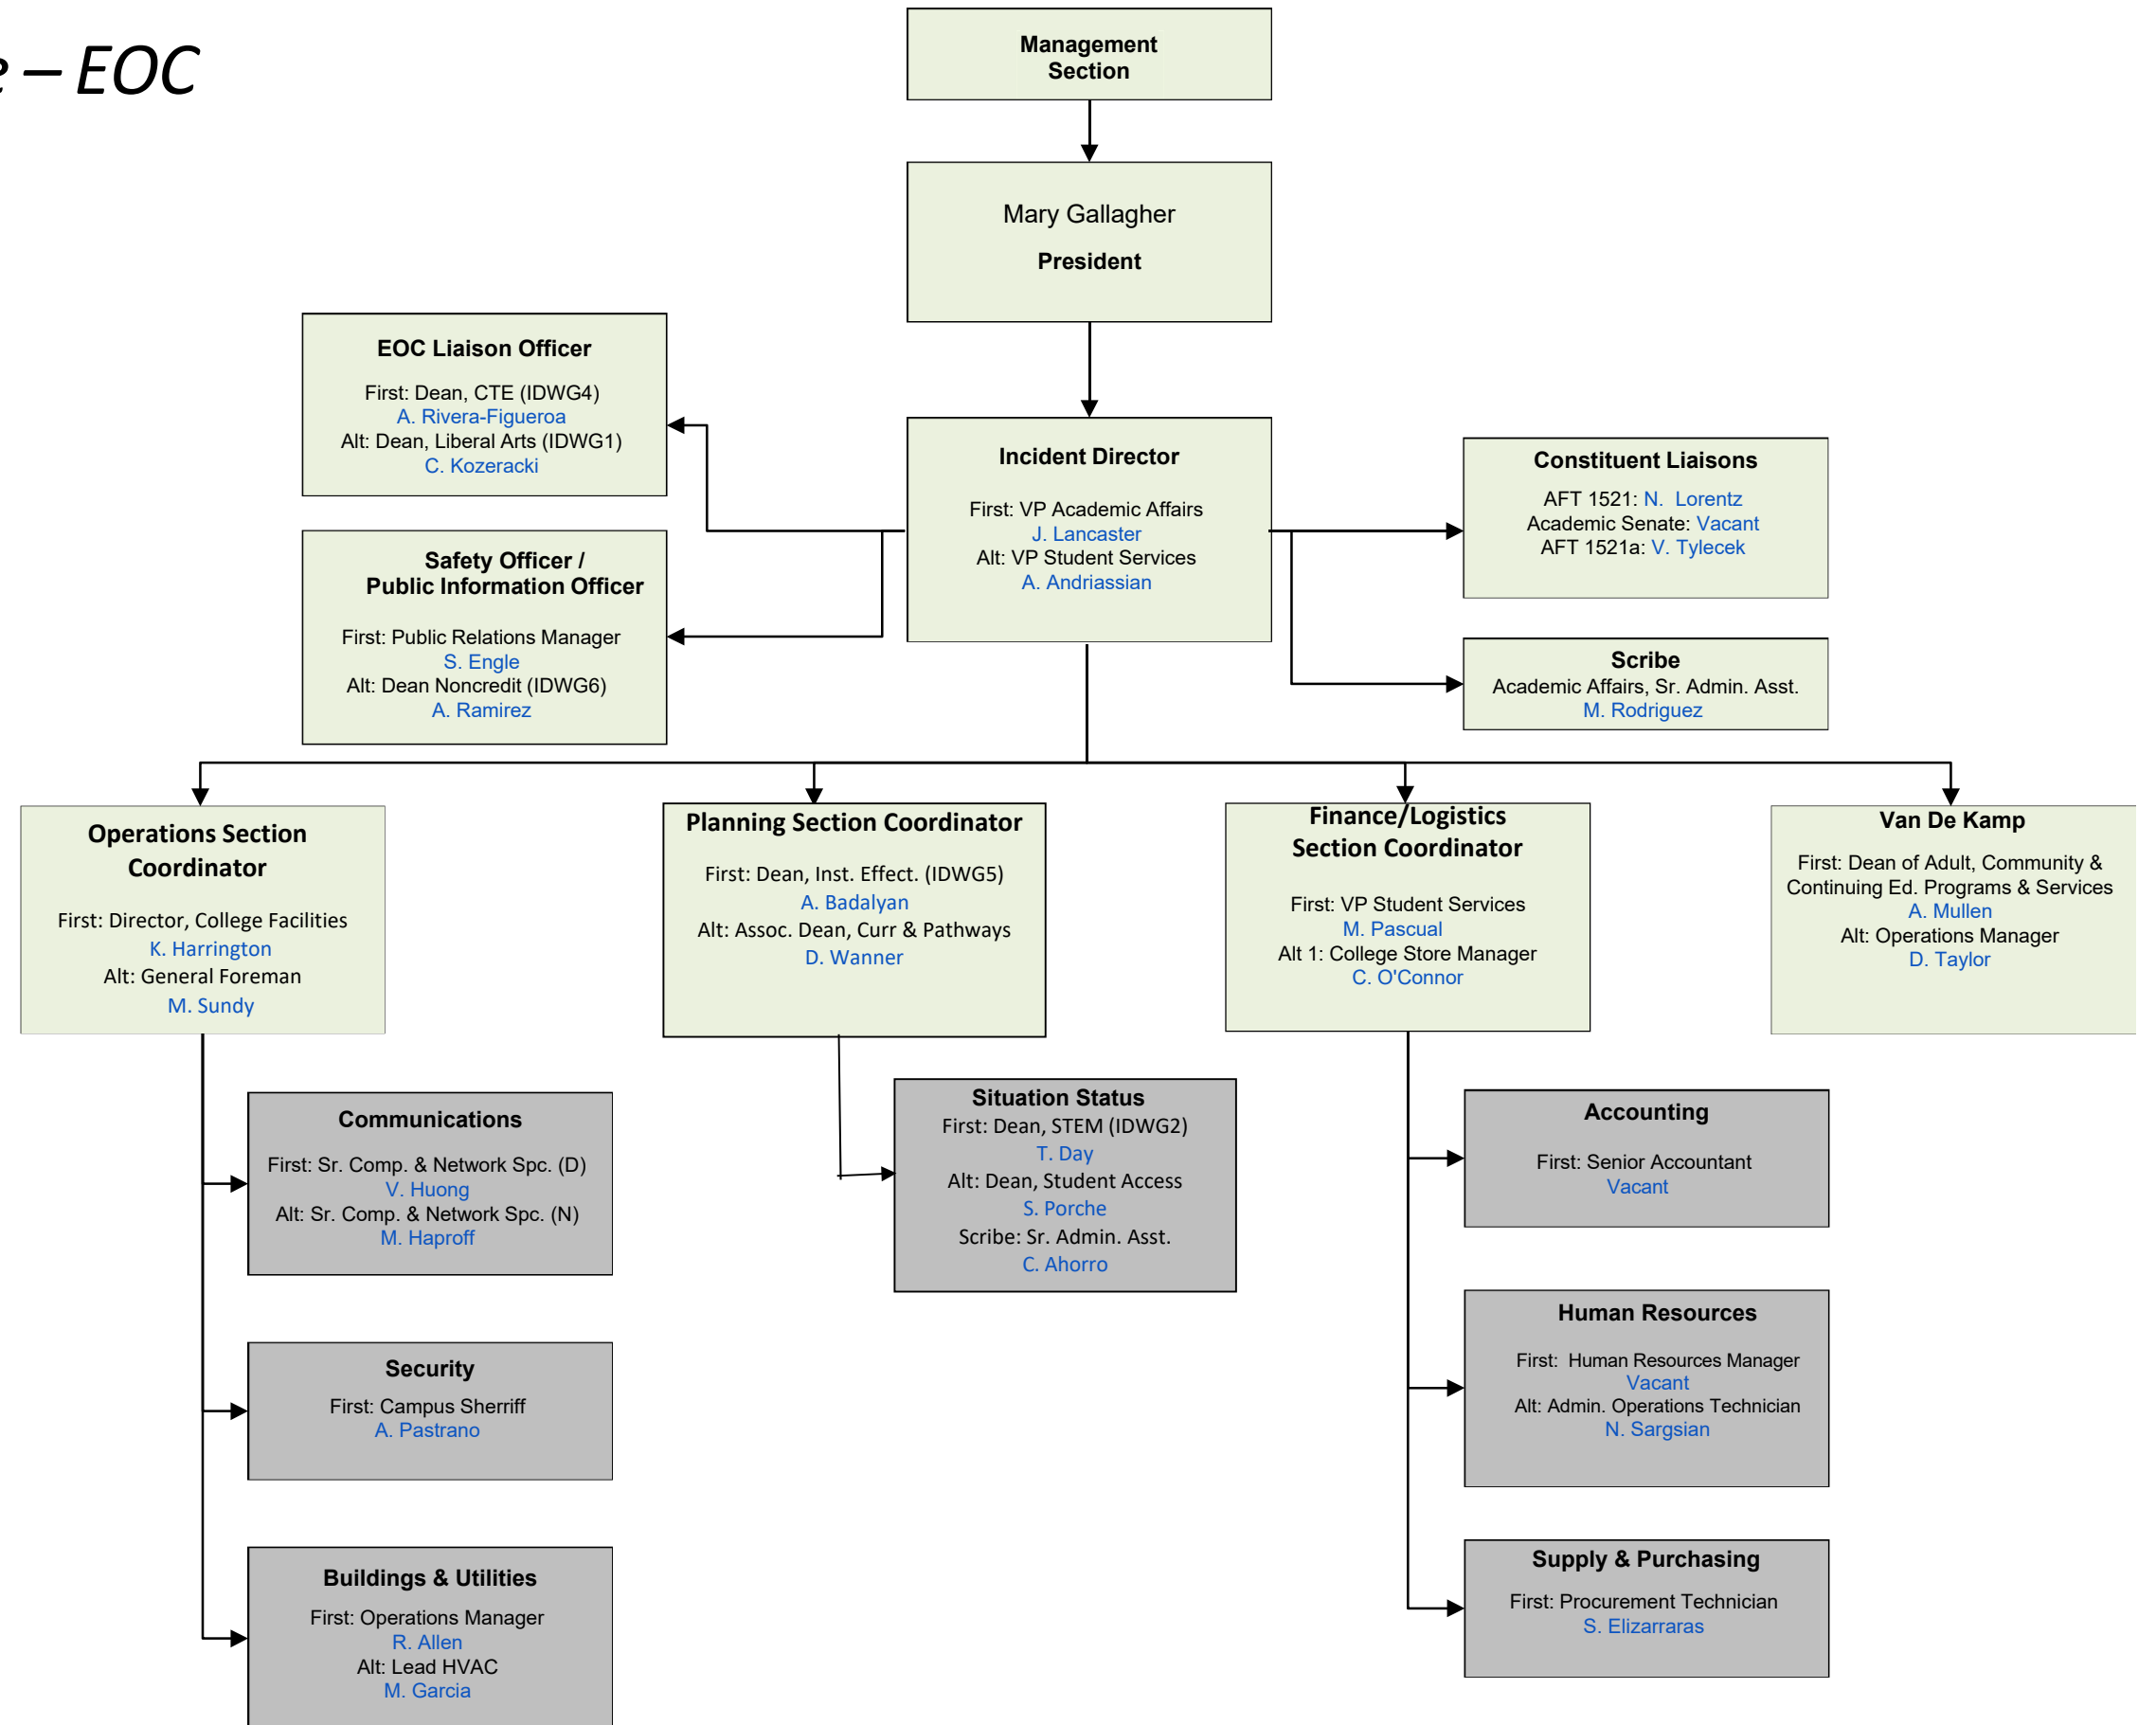

# Los Angeles City College – EOC

Incident Command Center  
COVID-19

Organizational Chart

2/7/2022

Legend:

- Active
- Inactive