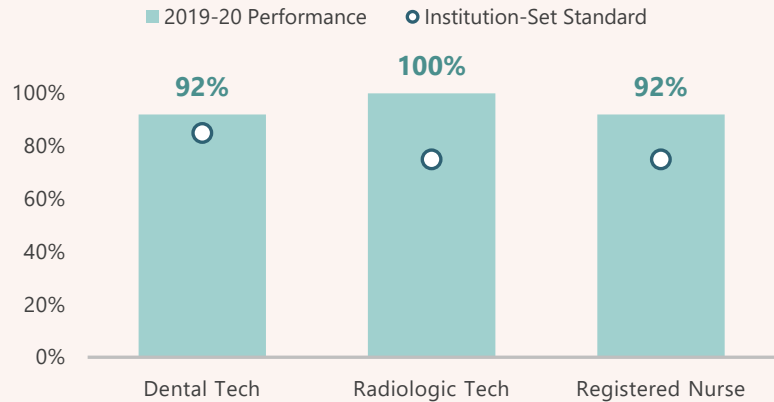

Los Angeles City College's

NUMBERS of the Week

Institution-Set Standards: 2019-2020* Performance

Course Completion

74%
2019-20
Performance

68% ✓
Institution-Set Standard

62% ✓
ESMP Target

74% ★
Aspirational Goal

Associate Degrees

1,218
2019-20
Performance

893 ✓
Institution-Set Standard

1,054 ✓
ESMP Target

1,240
Aspirational Goal

Chancellor Approved Certificates

1,405
2019-20
Performance

970 ✓
Institution-Set Standard

974 ✓
ESMP Target

1,405 ★
Aspirational Goal

Transfers to 4-Year Institutions

871
2019-20
Performance

775 ✓
Institution-Set Standard

855 ✓
ESMP Target

871 ★
Aspirational Goal

Licensure Certification