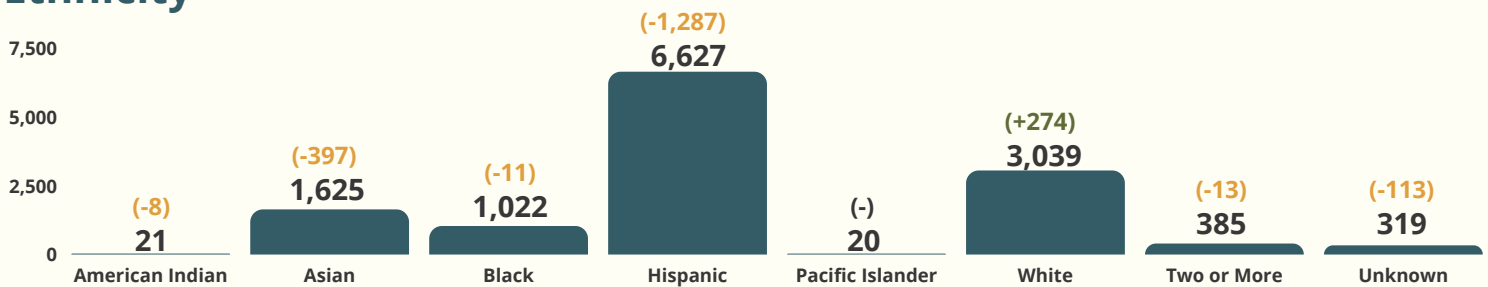

Enrollments: 29,204

Headcount: 13,058

Fall 2021 % of Fall 2020

Enrollment

Headcount

Gender

Female.....	7,460	↓	1,372
Male.....	5,414	↓	313
Non-binary.....	76	↑	64
Unknown.....	108	↑	62

Age

Ethnicity

Enrollment Status

Unit Load

6 or fewer	7,504	↓ 660
7 to 11	2,742	↓ 265
12 or more	2,812	↓ 634