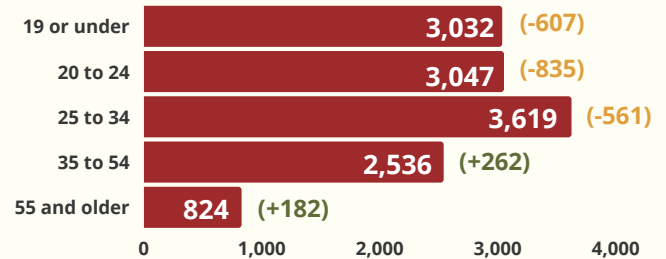

Los Angeles City College's

NUMBERS of the Week

Fall 2021 vs. Fall 2020 Credit Enrollment

Notes: Relative Day Comparison as of 9/26/2021; Fall 2021 does not include drops or withdrawals before 9/26/2021; Fall 2020 does not include drops or withdrawals before 9/27/2020; Fall 2021 Late Start Classes begin on October 25, 2021.

Enrollments: 29,204

Headcount: 13,058

Fall 2021 % of Fall 2020

Enrollment

Headcount

Gender

Female.....	7,460	↓	1,372
Male.....	5,414	↓	313
Non-binary.....	76	↑	64
Unknown.....	108	↑	62

Age

Ethnicity

Enrollment Status

Unit Load

6 or fewer	7,504	↓ 660
7 to 11	2,742	↓ 265
12 or more	2,812	↓ 634