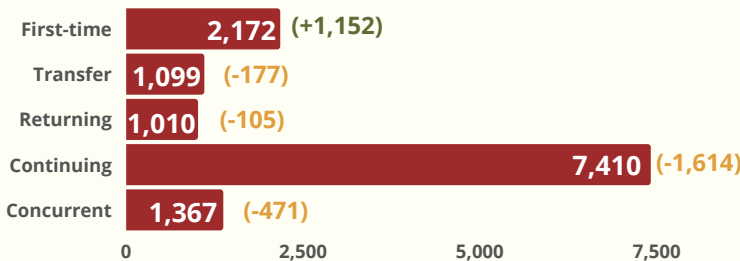

Los Angeles City College's

NUMBERS of the Week

Fall 2021 vs. Fall 2020 Credit Enrollment

Notes: Relative Day Comparison as of 9/26/2021; Fall 2021 does not include drops or withdrawals before 9/26/2021; Fall 2020 does not include drops or withdrawals before 9/27/2020; Fall 2021 Late Start Classes begin on October 25, 2021.

Enrollments: 29,204

Headcount: 13,058

Fall 2021 % of Fall 2020

Enrollment

Headcount

Gender

Female.....	7,460	↓	1,372
Male.....	5,414	↓	313
Non-binary.....	76	↑	64
Unknown.....	108	↑	62

Age

Ethnicity

Enrollment Status

Unit Load

6 or fewer	7,504	↓ 660
7 to 11	2,742	↓ 265
12 or more	2,812	↓ 634