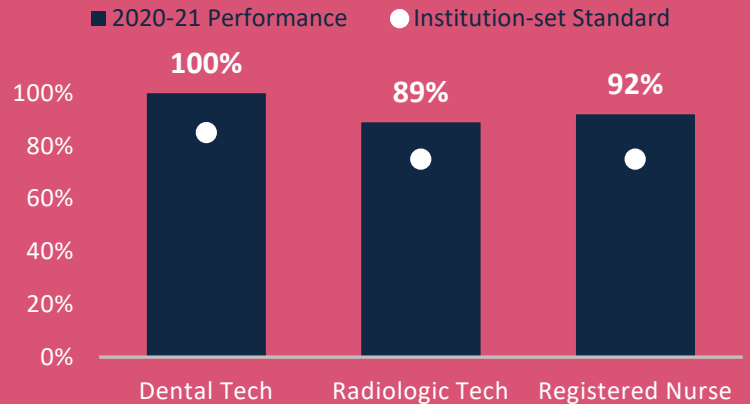

Los Angeles City College's

NUMBERS of the Week

Institution-Set Standards: 2020-2021 Performance

Course Completion

70%
2020-21
Performance

68% ✓
Institution-set Standard

72%
ESMP Target

74%
Aspirational Goal

Associate Degrees

1,662
2020-21
Performance

893 ✓
Institution-set Standard

1,054 ✓
ESMP Target

1,240 ★
Aspirational Goal

Chancellor-Approved Certificates, Credit

1,717
2020-21
Performance

970 ✓
Institution-set Standard

974 ✓
ESMP Target

1,405 ★
Aspirational Goal

Transfers to 4-Year Institutions

855
2020-21
Performance

775 ✓
Institution-set Standard

894
ESMP Target

901
Aspirational Goal

Licensure Certification