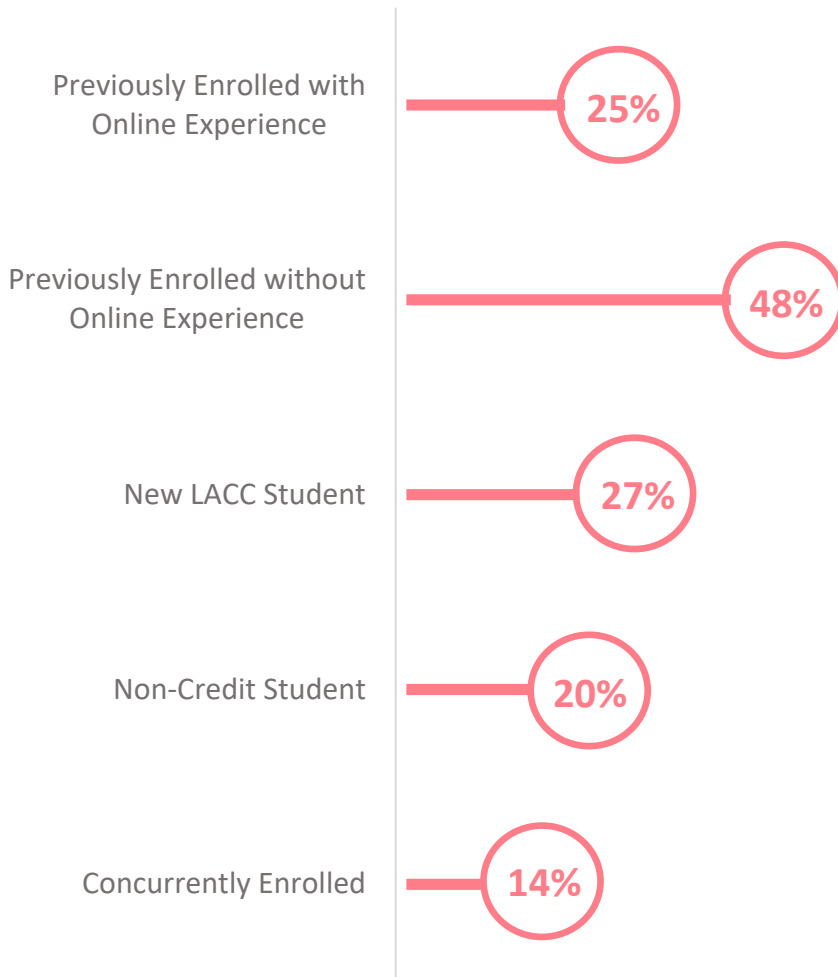

NUMBERS of the Week

LACC Spring 2020 Enrollment and Prior Online Experience

17,908

Number of students
(including credit and non-credit)

Percent of Students by Group

Note: Categories are not mutually exclusive; Numbers are current as of April 20, 2020

No Prior Online Experience

(Credit Students)

Full-Time

Part-Time

Only Prior Online Experience

(Credit Students)